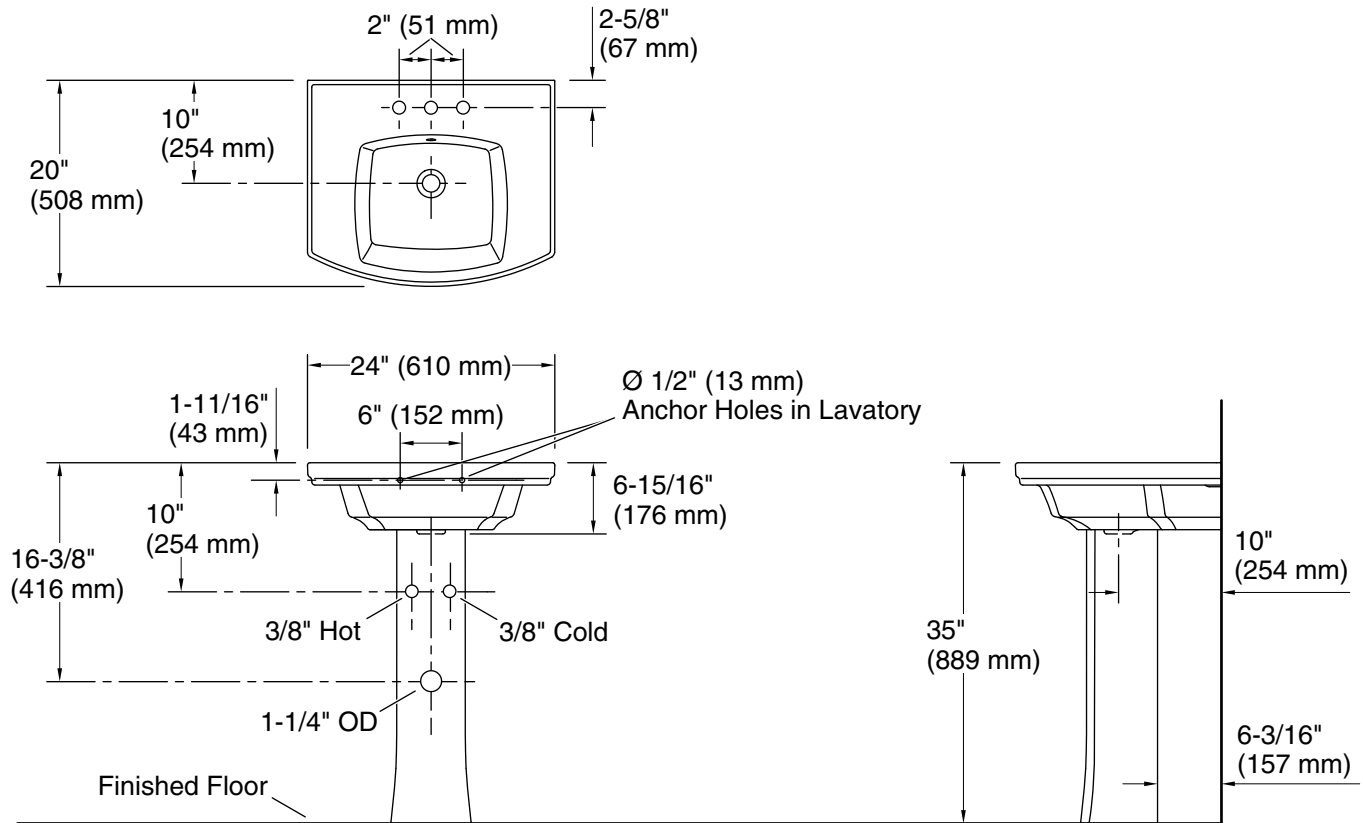

Kelston®
Pedestal bathroom sink
K-24050-4

Features

- Rectangular basin.
- 4" (102 mm) centerset faucet holes.
- Overflow drain.
- Coordinates with other products in the Kelston collection.

Material

- Vitreous china.

Installation

- Pedestal.

Recommended Products/Accessories

- K-23726 Drain treatment
- K-23725 Cast iron cleaner

Included Components

Product consists of:

- K-24051-4 Pedestal bathroom sink
- 24052

Codes/Standards

Technical Information

All product dimensions are nominal.

Bowl configuration: Single

Installation: Pedestal

Bowl area (Center): Length: 14-5/16" (364 mm)
Width: 13" (330 mm)
Bowl depth: 5-1/8" (130 mm)
With overflow: Yes
Water depth: 3-1/16" (77 mm)

With overflow: Yes

Number of deck holes: 3

Faucet hole spacing: 4" (102 mm)

Notes

Install this product according to the installation instructions.